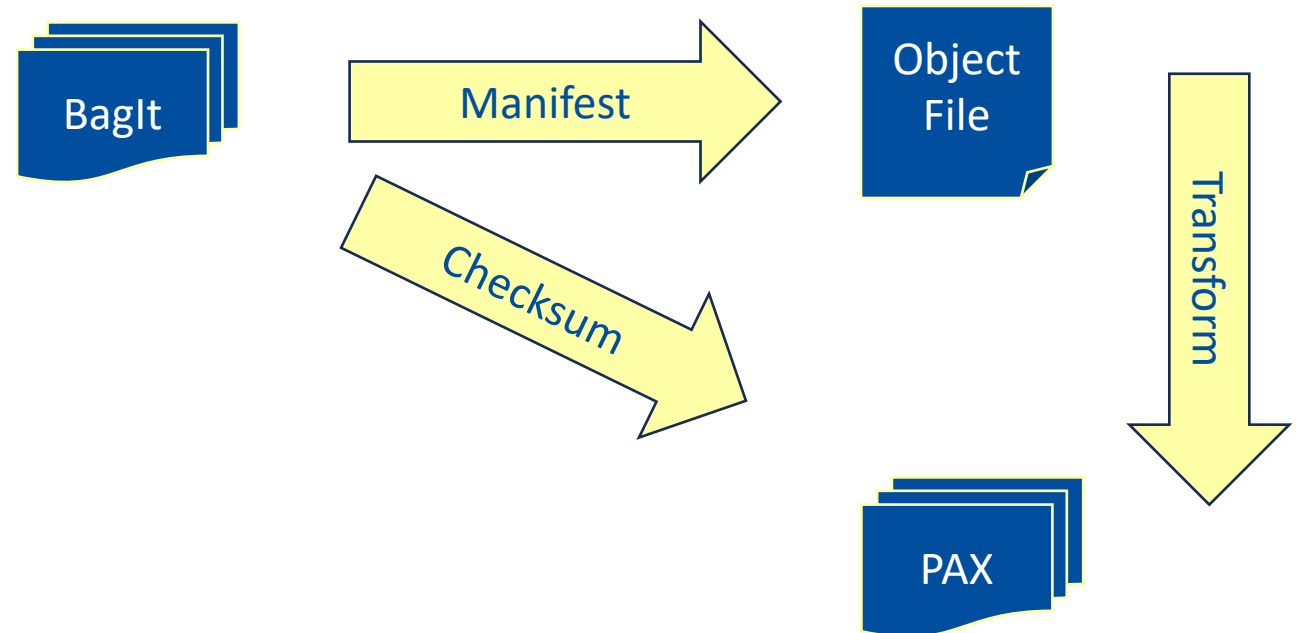

Ingest Verification

- Did the transformation from BagIt to OPEX/PAX capture all components?
- Implicit trust in the transformation script from Preservica
- Passthrough of SHA1 hashes